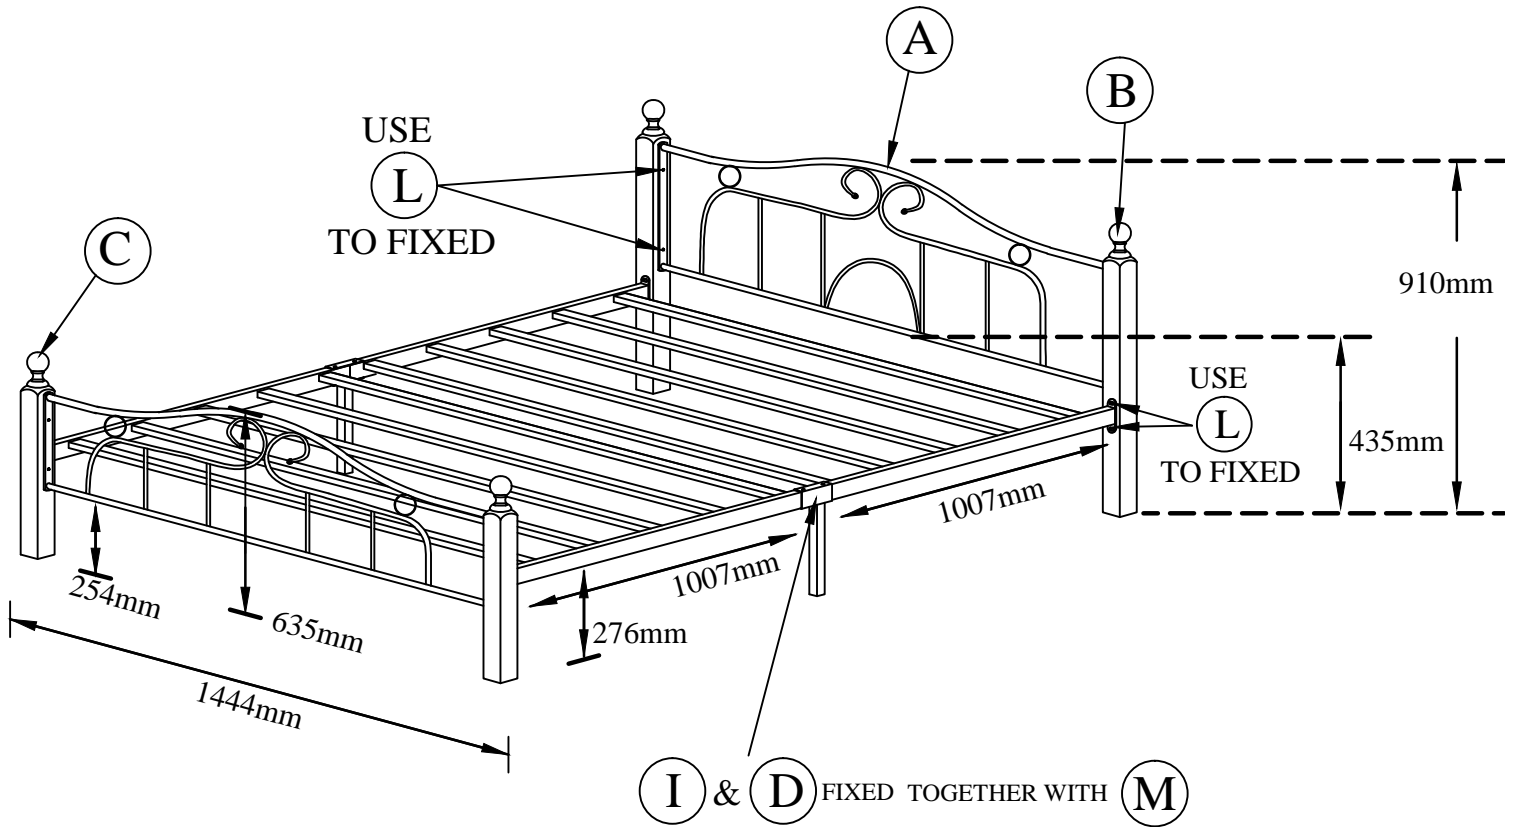

AT 606 DOUBLE BED

PART LIST

<p>A. Headboard (1pc) & Footboard (1pc)</p>	<p>B. Woodpost "H" (2pcs)</p>	<p>C. Woodpost "L" (2pcs)</p>	<p>D. Right Metal Slat (1pc) & Left Metal Slat (1pc)</p> <p>I. Side Rail Legs (2pcs)</p>
---	-------------------------------	-------------------------------	--

HARDWARE LIST

K1.		L Allen Key M4		1 pc
K2.		L Allen Key M5		1 pc
L.		M6 x 25mm Bolt	Head&Back Board & Siderail	16 pcs
M.		M8 x 70mm Bolt With Nut	Metal Slat	4 pcs